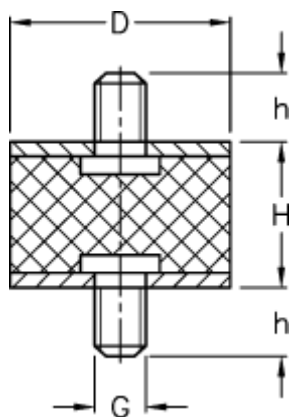

Article number: 511010120007601

Description: KLEE Vibration damper type 1  
10-10-1, M4x6/M4x6, NBR - 43 shore

## Measures

---

D = 10  
G = M4  
h = 6  
H = 10